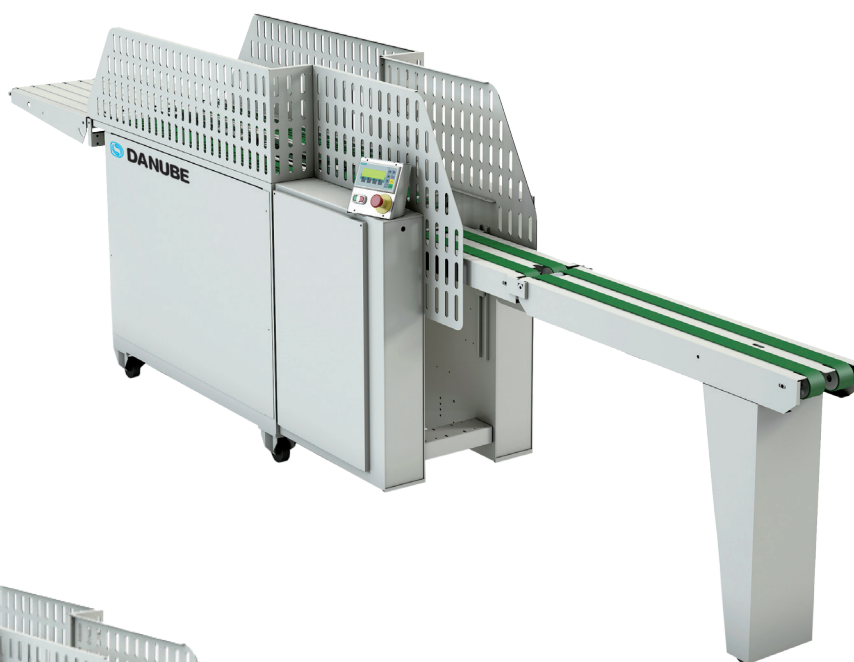

SMALL PIECES FOLDERS

SMARTY
SMARTY ECO
SMARTY MINI

FEATURES

- SMARTY models are folders for napkins and small pieces.
- Maximum output around 900/1.200 pieces/hour.
- Maximum linen size for SMARTY / SMARTY ECO is 570 x 1.000 mm; for SMARTY MINI is 570 x 600 mm.
- Working table with vacuum unit.
- PLC microprocessor which allows to adapt to the piece size, up to 20 programs.
- Alarms and messages in the display.
- Transport belts in rubber and cotton.
- Automatic measurement of linen partial or total piece counter.

SMARTY

SMARTY MINI

Installation et
maintenance aisées

Programmeur
électronique

TECHNICAL DATA	UNIT.	SMARTY	SMARTY ECO	SMARTY MINI
GENERAL DETAILS				
Min. Towel size	mm	-	-	-
Max. Towel size	mm	570 x 1.000	570 x 1.000	570 x 600
Output	units/h	1.200	900	900
Electric power	kW	1,07	1,07	0,98
Compressed air	NI/h	5.200	5.200	5.200
Net dimensions	mm	605 x 4.235 x 1.340	605 x 4.235 x 1.340	605 x 2.835 x 1.340
Gross dimensions	mm	650 x 3.350 x 1.540	650 x 3.350 x 1.540	650 x 2.860 x 1.540